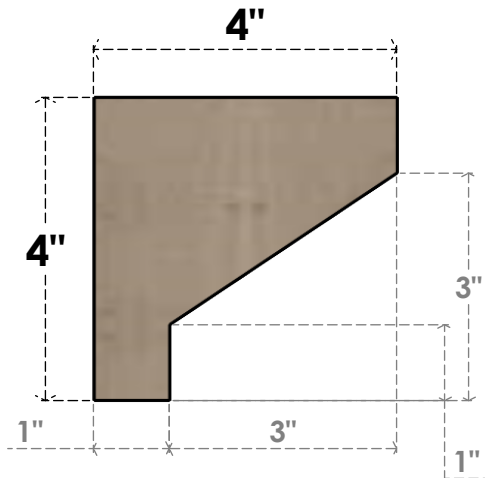

ITEM NUMBER: CORU02X04X04CLERCPR

2"W X 4"D X 4"H SERIES 1 CLASSIC CLEMMONS ROUGH CEDAR
TIMBERTHANE FAUX WOOD CORBEL, PRIMED

SIDE PROFILE

FRONT PROFILE

ISOMETRIC

EKENA MILLWORK
2300 WEST MAIN ST.
CLARKSVILLE, TX 75426
TOLL FREE: 866-607-0453
WWW.EKENAMILLWORK.COM

NOTES

1. INSTALLATION TO BE COMPLETED IN ACCORDANCE WITH MANUFACTURER'S SPECIFICATIONS.
2. DRAWING MAY NOT BE TO SCALE
3. THIS DRAWING IS INTENDED FOR DESIGN AND PLANNING PURPOSES ONLY.
4. ALL INFORMATION CONTAINED HEREIN WAS CURRENT AT THE TIME OF DEVELOPMENT BUT MUST BE REVIEWED AND APPROVED BY THE PRODUCT MANUFACTURER TO BE CONSIDERED ACCURATE.
5. TIMBERTHANE ARCHITECTURAL PRODUCTS ARE MADE FROM HIGH DENSITY URETHANE AND COME FACTORY PRIMED