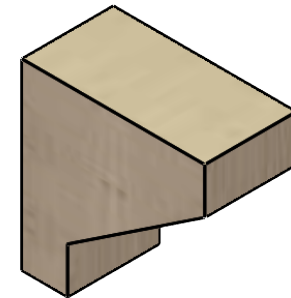

ITEM NUMBER: CORU02X04X04CLERCPR

2"W X 4"D X 4"H SERIES 1 CLASSIC CLEMMONS ROUGH CEDAR
TIMBERTHANE FAUX WOOD CORBEL, PRIMED

SIDE PROFILE

FRONT PROFILE

ISOMETRIC

EKENA MILLWORK
2300 WEST MAIN ST.
CLARKSVILLE, TX 75426
TOLL FREE: 866-607-0453
WWW.EKENAMILLWORK.COM