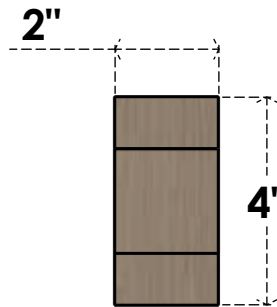

ITEM NUMBER: CORU02X04X04CLERCPR

2"W X 4"D X 4"H SERIES 1 CLASSIC CLEMMONS ROUGH CEDAR
TIMBERTHANE FAUX WOOD CORBEL, PRIMED

SIDE PROFILE

FRONT PROFILE

ISOMETRIC

EKENA MILLWORK
2300 WEST MAIN ST.
CLARKSVILLE, TX 75426
TOLL FREE: 866-607-0453
WWW.EKENAMILLWORK.COM

NOTES

1. INSTALLATION TO BE COMPLETED IN ACCORDANCE WITH MANUFACTURER'S SPECIFICATIONS.
2. DRAWING MAY NOT BE TO SCALE
3. THIS DRAWING IS INTENDED FOR DESIGN AND PLANNING PURPOSES ONLY.
4. ALL INFORMATION CONTAINED HEREIN WAS CURRENT AT THE TIME OF DEVELOPMENT BUT MUST BE REVIEWED AND APPROVED BY THE PRODUCT MANUFACTURER TO BE CONSIDERED ACCURATE.
5. TIMBERTHANE ARCHITECTURAL PRODUCTS ARE MADE FROM HIGH DENSITY URETHANE AND COME FACTORY PRIMED